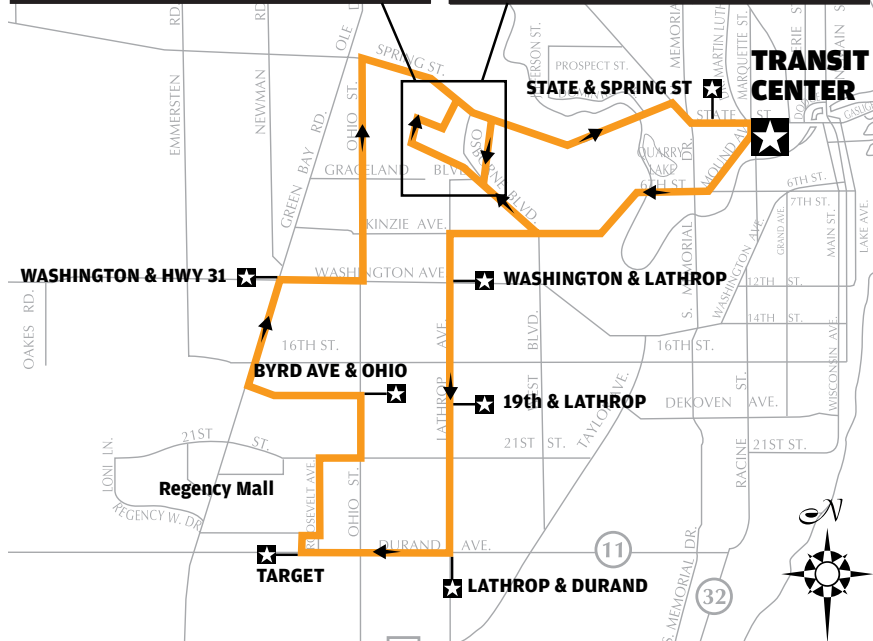

WHEATON FRANCISCAN / ALL SAINTS MEDICAL CENTER DETAIL