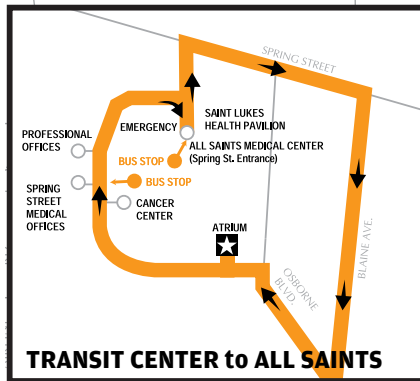

WHEATON FRANCISCAN / ALL SAINTS MEDICAL CENTER DETAIL