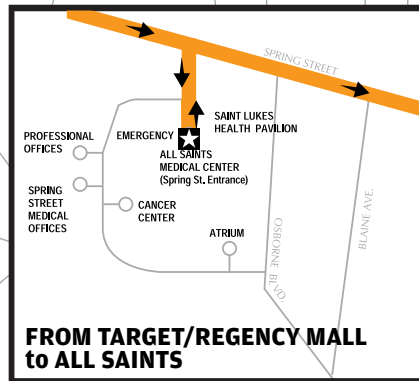

WHEATON FRANCISCAN / ALL SAINTS MEDICAL CENTER DETAIL