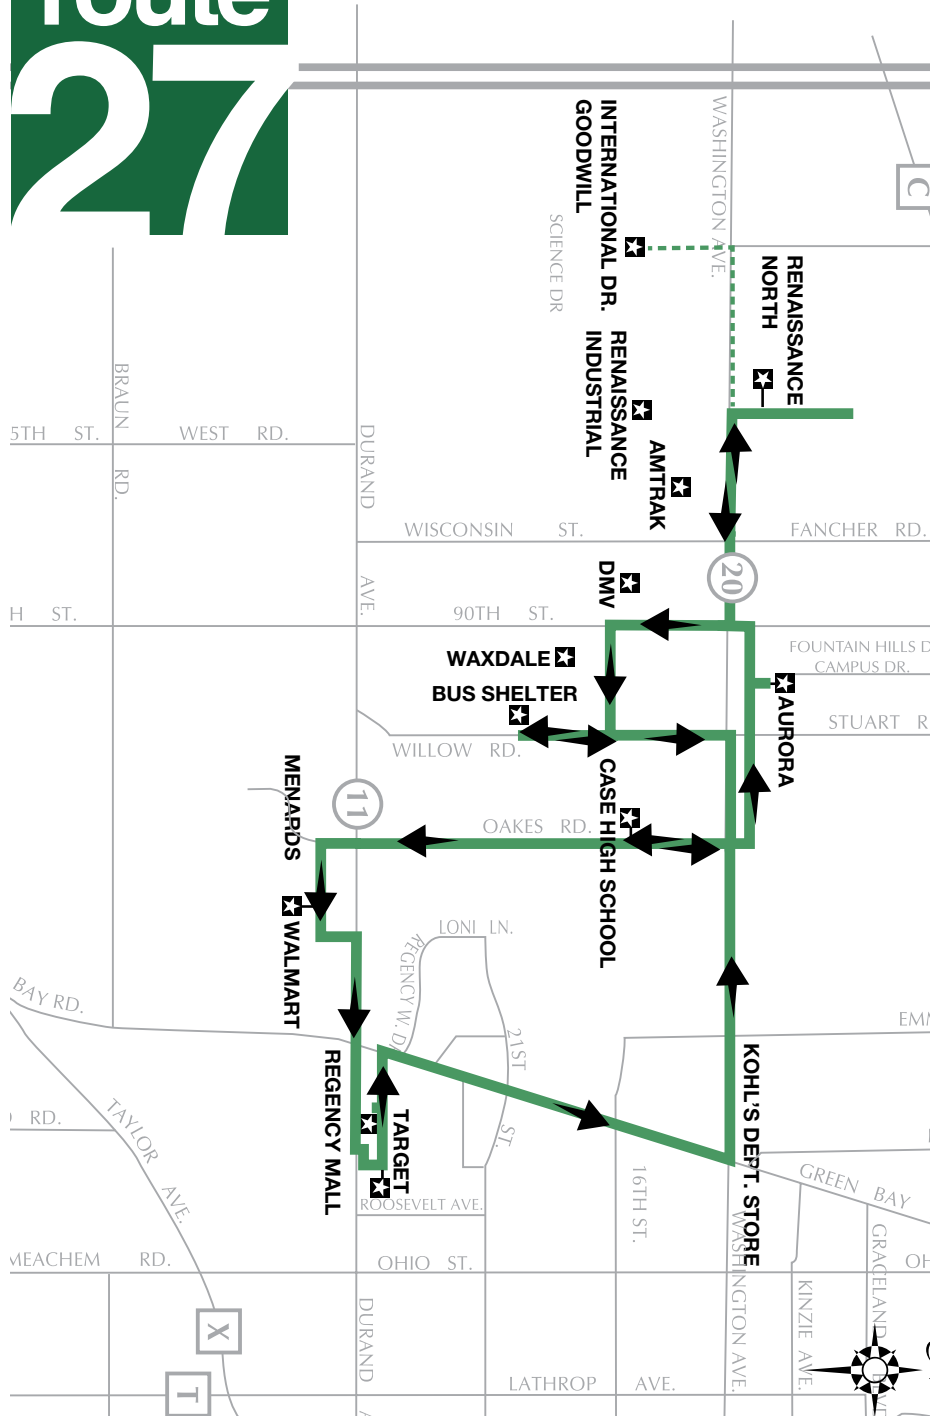

route 27

- WALMART
- REGENCY MALL/TARGET
- CASE HIGH SCHOOL
- AURORA HEALTH CARE
- RENAISSANCE NORTH
- S.C. JOHNSON
WAXDALE PLANT

NO WEEKEND SERVICE

ryderacine.com

BELLE URBAN SYSTEM
1900 KENTUCKY ST., RACINE, WI 53405
262-637-9000

route 27

ROUTE 27: MONDAY– FRIDAY SERVICE

WALMART	TARGET	CASE HIGH SCHOOL	AURORA HEALTH CARE	RENAISSANCE NORTH	WAXDALE	CASE HIGH SCHOOL	WALMART
1	2	3	4	5	6	3	1
						8:10 A	8:15 A
8:25 A	8:32 A	8:48 A	8:55 A	9:00 A	9:06 A	9:10 A	9:15 A
9:25 A	9:32 A	9:48 A	9:55 A	10:00 A	10:06 A	10:10 A	10:15 A
10:25 A	10:32 A	10:48 A	10:55 A	11:00 A	11:06 A	11:10 A	11:15 A
11:25 A	11:32 A	11:48 A	11:55 A	12:00 P	12:06 P	12:10 P	12:15 P
12:25 P	12:32 P	12:48 P	12:55 P	1:00 P	1:06 P	1:10 P	1:15 P
1:25 P	1:32 P	1:48 P	1:55 P	2:00 P	2:06 P	2:10 P	2:15 P
2:25 P	2:32 P	2:48 P	2:55 P	3:00 P	3:06 P	3:10 P	3:15 P
3:25 P	3:32 P	3:48 P	3:55 P	4:00 P	4:06 P	4:10 P	4:15 P
4:25 P	4:32 P	4:48 P	4:55 P	5:00 P	5:06 P	5:10 P	5:15 P
5:25 P	5:32 P	5:48 P	5:55 P	6:00 P	6:06 P	6:10 P	6:15 P
6:25 P	6:32 P						

NO WEEKEND SERVICE

----- Indicates service on request