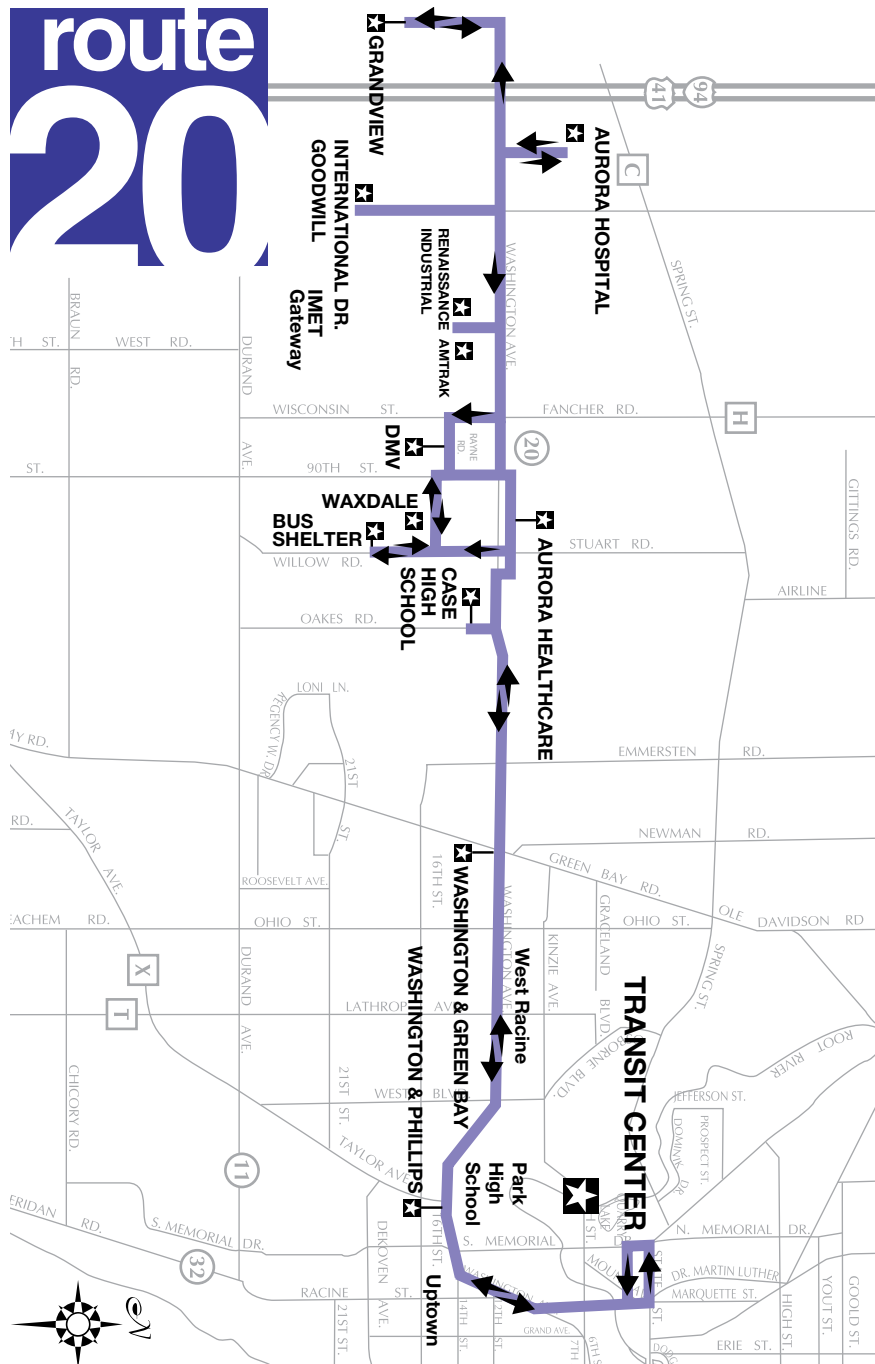

route 20

- TRANSIT CENTER
- WASHINGTON & PHILLIPS
- WASHINGTON & GREEN BAY RD.
- AURORA HEALTH CARE
- S.C. JOHNSON
  WAXDALE PLANT
- DEPT. OF MOTOR VEHICLES
- RENAISSANCE CENTER
- AMTRAK
- INTERNATIONAL DRIVE
- AURORA HOSPITAL
- GRANDVIEW INDUSTRIAL PARK
- CASE HIGH SCHOOL

NO WEEKEND SERVICE

ryderacine.com

BELLE URBAN SYSTEM
1900 KENTUCKY ST., RACINE, WI 53405
262-637-9000