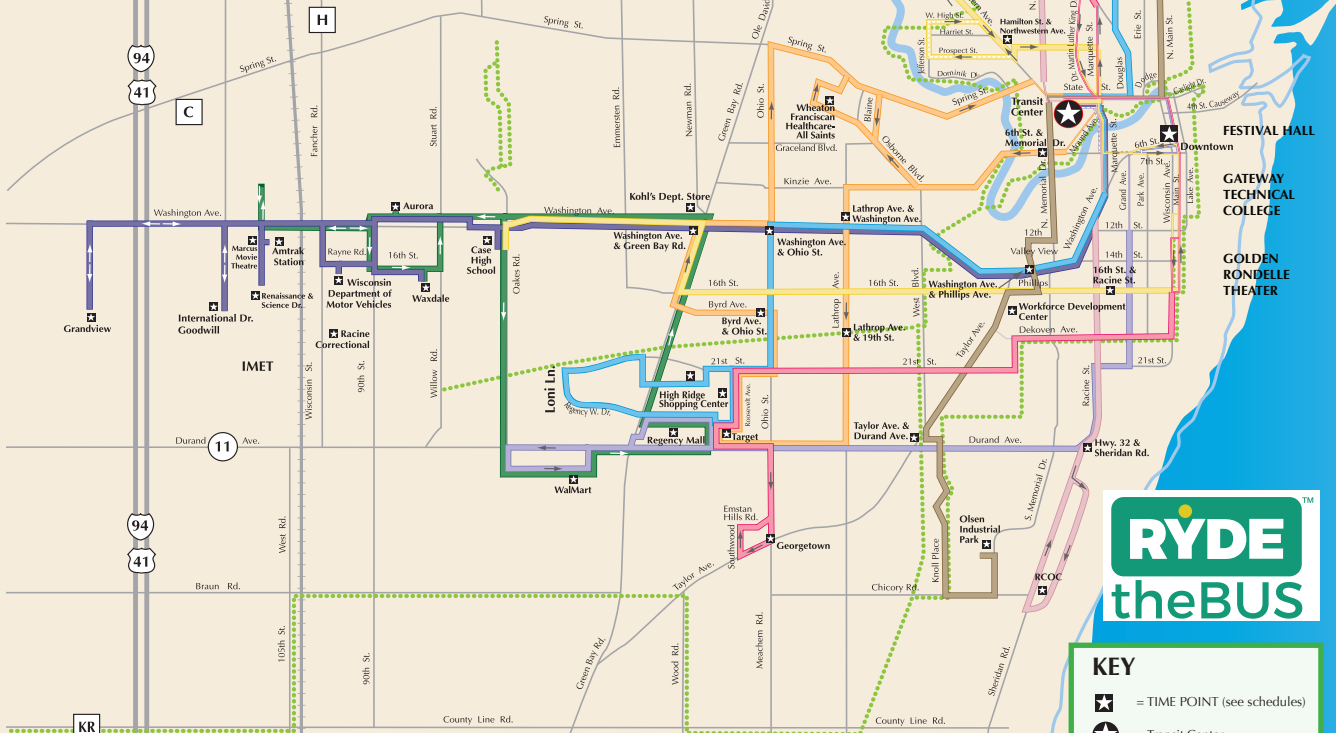

**DOWNTOWN ROUTE DETAIL**

- KEY**
- = TIME POINT (see schedules)
  - = Transit Center
  - = Route
  - = Extension of route runs only at certain times
  - = Direction of travel
  - = Bicycle and pedestrian trails

route 1
route 2
route 3
route 4
route 5
route 7
route 86
route 20
route 27

Loop Rd  
 UW Parkside  
 UW Parkside Student Union