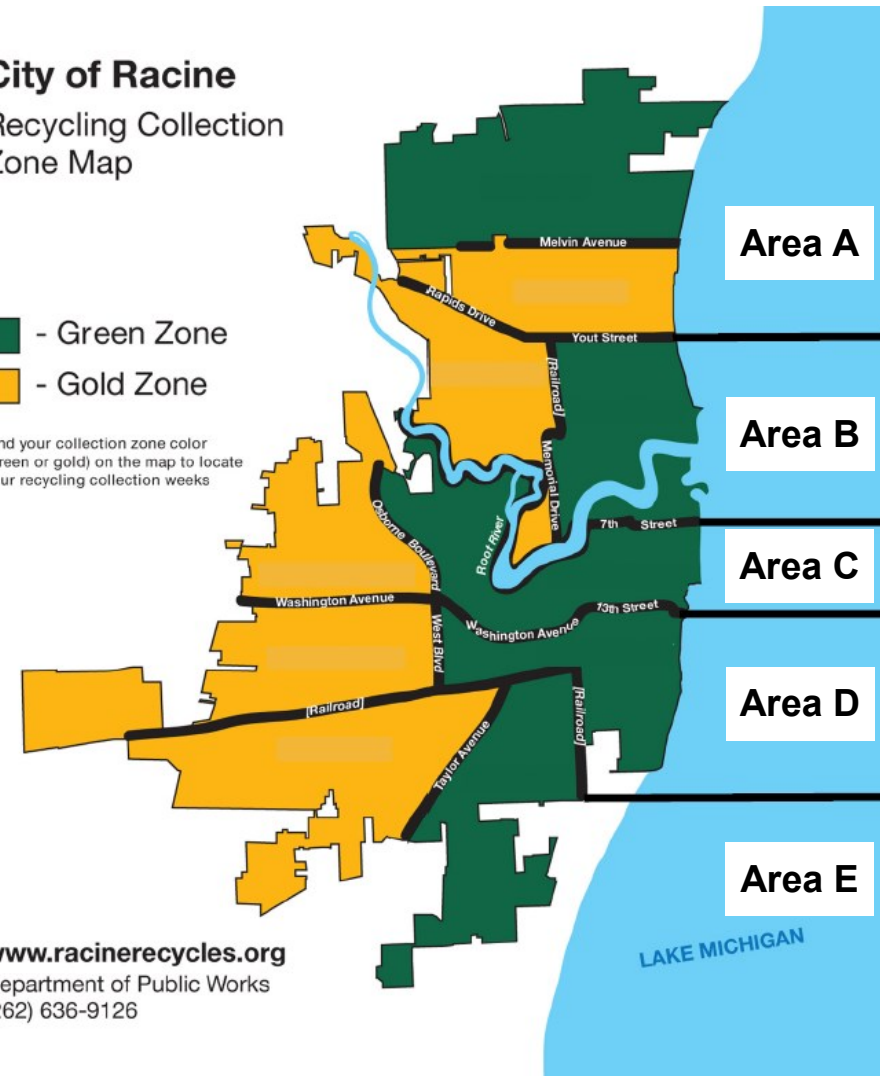

New Solid Waste/Recycling/Bulky Item ROTATING Holiday Collection Calendar

Sign up for Email alerts and text message reminders at:
<https://cityofracine.org/SolidWaste/LookUp/>

City of Racine

Recycling Collection Zone Map

■ - Green Zone
 ■ - Gold Zone

Find your collection zone color (green or gold) on the map to locate your recycling collection weeks

www.racinerecycles.org

Department of Public Works
 (262) 636-9126

Determine your collection area (A, B, C, D or E). The day of the week on the calendar that your area is listed under is your collection day. When your collection area is in your recycle zone color box, place your recycling cart out as well as your garbage cart.