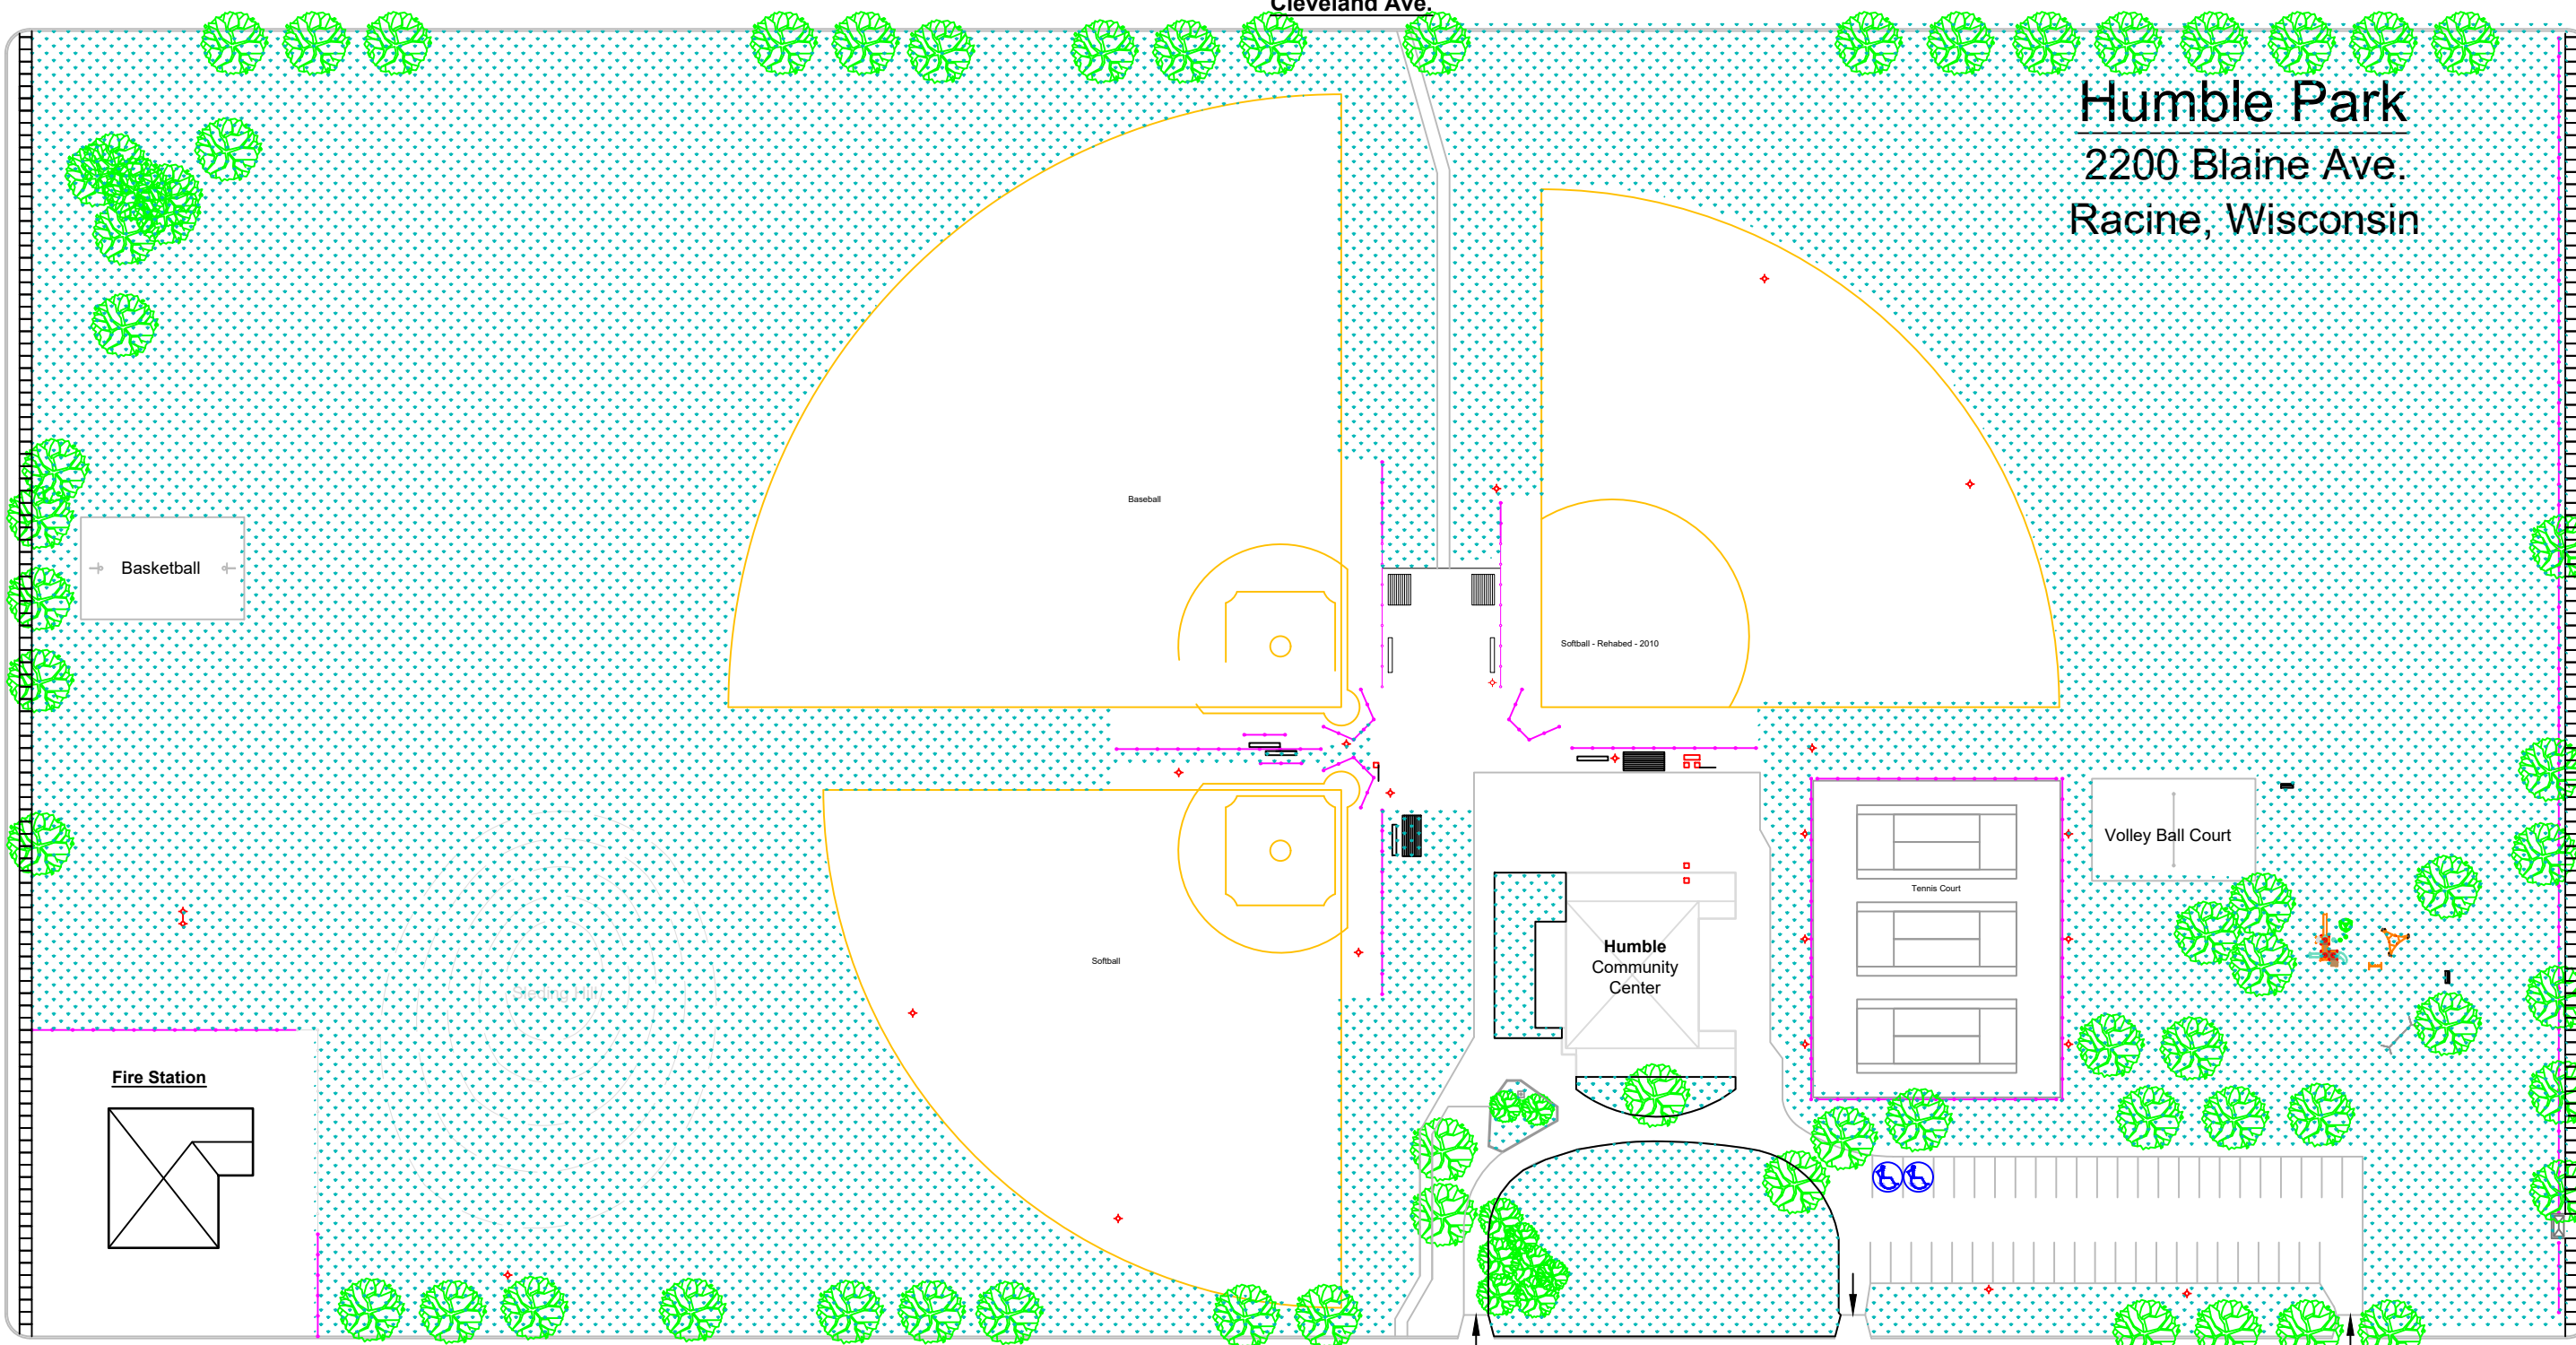

Cleveland Ave.

# Humble Park

2200 Blaine Ave.  
Racine, Wisconsin

Blue River Ave.

Twenty - First St.

Blaine Ave.

	CITY OF RACINE DEPARTMENT OF PARKS, RECREATION AND CULTURAL SERVICES	
	Humble Park Site Plan	Drawing Number: Schedule "A"
Drawn by: R. Rafael	Scale: As Shown	Date: April 2020
		Page 1 of 1